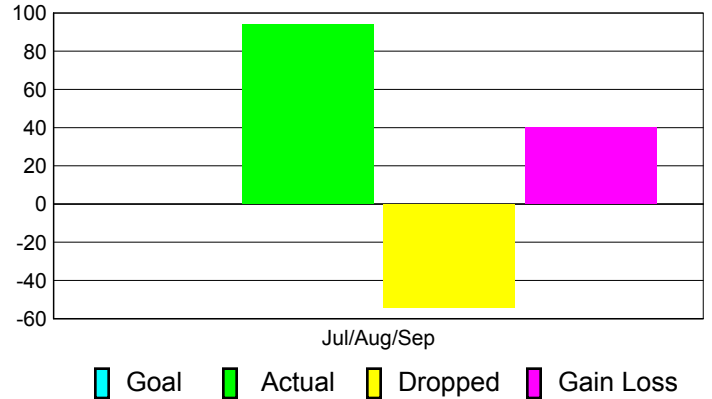

Membership Results 2011-2012

Goal, New, Dropped, Gain/Loss

Comparison of Membership Gain/Loss

Current Year Compared to the Previous Year